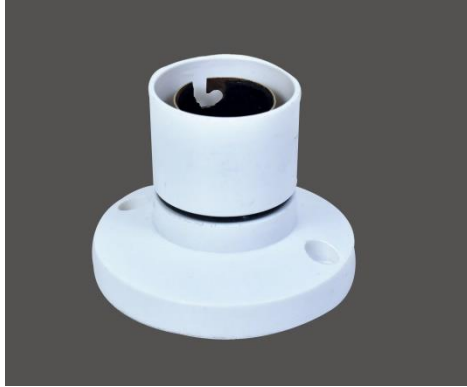

Rate 300/- per box

1 Box=20pc.

14) Pendant (skirt holder) white with Ring in BRASS and pin (net 15kg) in BRASS

Rate 180/- per box	1 Box= 15pc.
--------------------	--------------

15) Pendant (skirt holder) ivory with Ring in BRASS and pin (net 15kg) in BRASS

Rate 180/- per box	1 Box=15pc.
--------------------	-------------

16) Batten holder white with Ring in BRASS and pin(net 15kg) in BRASS.

Rate 260/- per box

1 Box=20pc.

17)Angle holder white with Ring in BRASS and pin(net 15kg) in BRASS.

Rate 260/- per box

1 Box=20pc.

18) Jumbo Batten holder white with Ring in BRASS and pin (net 15kg) in BRASS.

Rate 160/- per box

1 Box=10pc.

19) Pendant holder with Ring in BRASS and pin (net 18 kg) in BRASS.