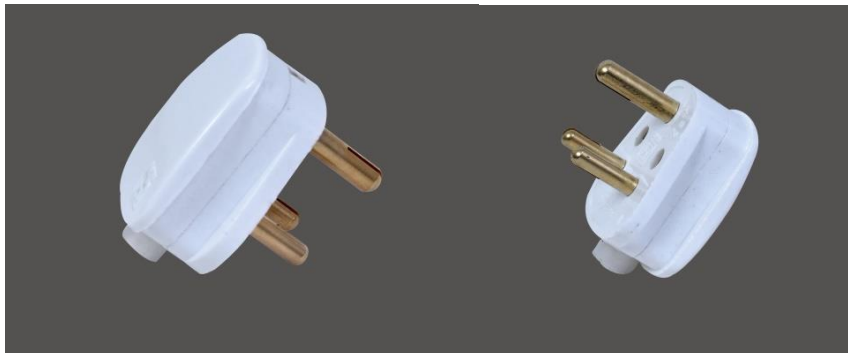

2) 6 amp. Top deluxe model white with extra heavy BRASS

Rate 325/- per box

1 Box= 20pc.