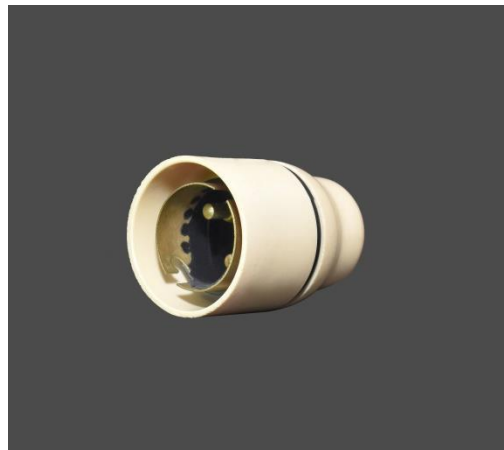

Rate 300/- per box

1 Box=20pc.

14) Pendant (skirt holder) white with Ring in BRASS and pin (net 15kg) in BRASS

Rate 180/- per box	1 Box= 15pc.
--------------------	--------------

15) Pendant (skirt holder) ivory with Ring in BRASS and pin (net 15kg) in BRASS

Rate 180/- per box	1 Box=15pc.
--------------------	-------------

16) Batten holder white with Ring in BRASS and pin(net 15kg) in BRASS.

Rate 260/- per box

1 Box=20pc.

17)Angle holder white with Ring in BRASS and pin(net 15kg) in BRASS.